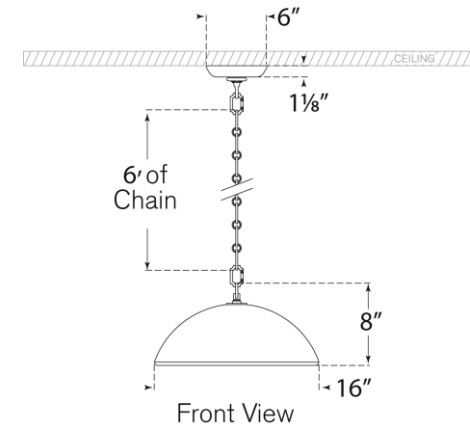

TEAR SHEET

Elliot Large Pendant

Item # SK 5353WHT

Designer: Suzanne Kasler

Height: 8"

Width: 16"

Canopy: 6" Round

Finishes: PGY, WHT

Socket: E26 Keyless

Wattage: 6.5 LED G40

Weight: 18 Pounds

Note: UL Only

Bottom View