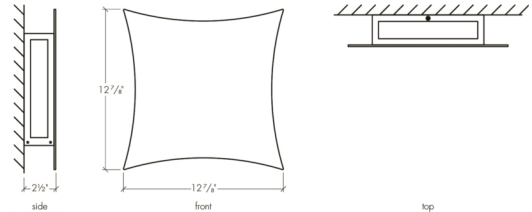

Fortis 18395CS

project name:	
project location:	
specifier name:	
specifier location:	
quantity:	
fixture type:	

modifications:

Base Specs

12.875"h x 12.875"w x 2.5"d

Notes

Dark Sky friendly available — **±\$ Inquire.**
Marine grade primer available — **±\$ Inquire.**

Fortis 18395CS

standard finish:

CS - Coretn Steel

lamping:

02: 33.6w Integrated LED, 4724 Initial Lumens, 3000K, 90 CRI, 120V, Standard Phase Dimming, UL/cUL Wet

04: 33.6w Integrated LED, 4724 Initial Lumens, 3000K, 90 CRI, 120V-277V, 0-10V Dimming, UL/cUL Dry/Damp