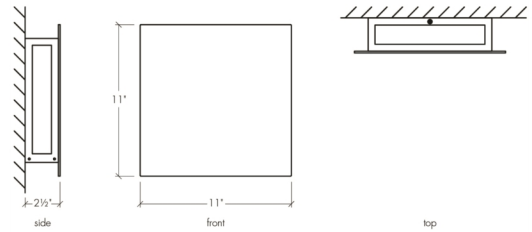

Base Specs

11"h x 11"w x 2.5"d

Notes

Dark Sky friendly available — **±\$ Inquire.**
 Marine grade primer available — **±\$ Inquire.**

Fortis 18394CS

standard finish:

CS - Coretn Steel

lampping: