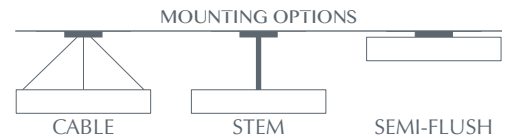

GENESIS 11206-16

Base Specifications:

16" dia x 6.5" h x 14" - 96" adj. OAH
 10: WRL - 2 x E26 - for LED Retro 20W max ea
 Opal Acrylic Bottom Diffuser

Notes:

Cable hung*
 04 Lamping: Wattage and Lumens - Initial at the source, no black power cord

| | | | |
|-----------------|---------------|-----------------|----------------|
| 11206-16 | - | - | - |
| MODEL | FINISH | DIFFUSER | LAMPING |

*Modifications:

- Cable hung (Standard)
- Stem mount: ____ OAH
- Semi-flush mount (1" - 1.5" from ceiling to top of fixture)
- Top diffuser (LED only)