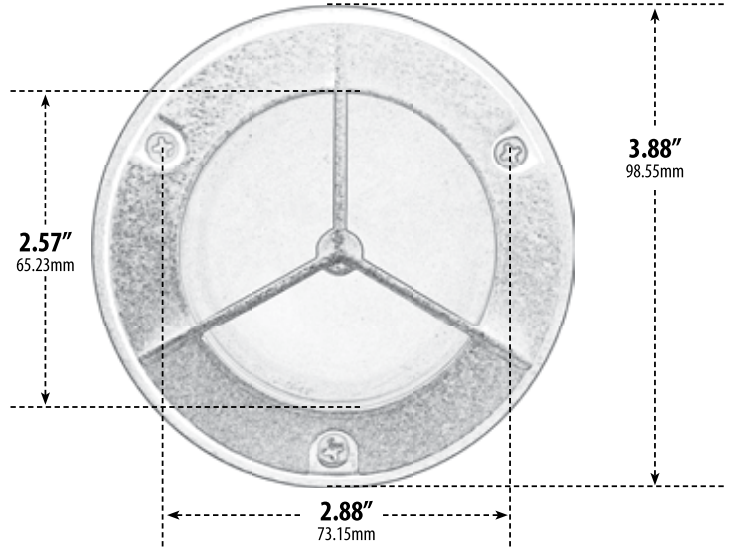

LV704

SURFACE MOUNT BRICK, STEP, WALL AND DECK LIGHT

- ▶ **Material:** Powder Coated Cast Aluminum
- ▶ **Lens:** Clear, Heat Resistant, Tempered Glass
- ▶ **Lamp:** JC Bi-Pin Base (20W Maximum)

MODEL NUMBER	LAMP TYPE	ILLUMINANT TYPE	WATTS (W)	VOLTS (V)	LAMP(S) INCLUDED?
LV704	JC	HALOGEN	20	12	YES
LV-LED704	JC-LED	15 LEDs	1.3	12	YES

- ▶ **Available Color:** Black, White, Bronze, Verde Green
- ▶ **Connector Available:** P-CN01 (sold separately) See page 89
- ▶ **ETL Approved**

Overall Dimensions:
3.88"H x 3.88"W x 1.66"D

Weight: 0.60 lbs
Approximate Wire Length: 1.00"
Box Dimensions: 4.25"H x 4.25"W x 2.25"D
Lamp Included