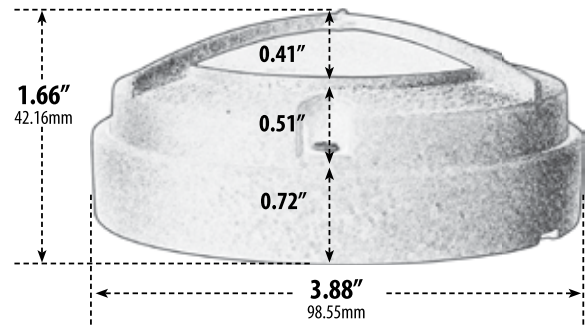

LV704

SURFACE MOUNT BRICK, STEP, WALL AND DECK LIGHT

- ▶ **Material:** Powder Coated Cast Aluminum
- ▶ **Lens:** Clear, Heat Resistant, Tempered Glass
- ▶ **Lamp:** JC Bi-Pin Base (20W Maximum)

MODEL NUMBER	LAMP TYPE	ILLUMINANT TYPE	WATTS (W)	VOLTS (V)	LAMP(S) INCLUDED?
LV704	JC	HALOGEN	20	12	YES
LV-LED704	JC-LED	15 LEDs	1.3	12	YES

- ▶ **Available Color:** Black, White, Bronze, Verde Green
- ▶ **Connector Available:** P-CN01 (sold separately) See page 89
- ▶ **ETL Approved**

Overall Dimensions:
3.88"H x 3.88"W x 1.66"D

Weight: 0.60 lbs
Approximate Wire Length: 1.00"
Box Dimensions: 4.25"H x 4.25"W x 2.25"D
Lamp Included