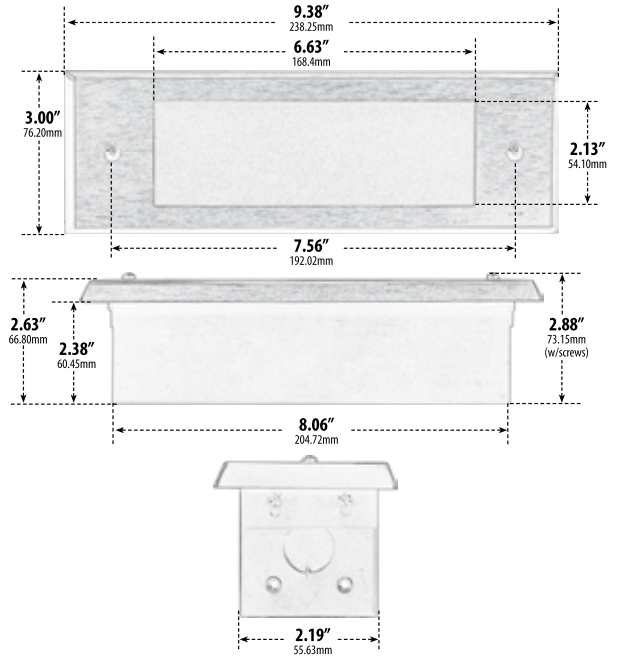

LV614

RECESSED OPEN FACE BRICK, STEP AND WALL LIGHT

LV614-B

LV614-W

LV614-VG

LV614-CP

LV614-ABS

LV614-ABZ

- ▶ **Faceplate Material:** See below
- ▶ **Housing Material:** Brass
- ▶ **Lens:** Frosted, Heat Resistant, Tempered Glass
- ▶ **Lamp:** Single Contact Bayonet Base (2 x 21W Maximum)

MODEL NUMBER	LAMP TYPE	ILLUMINANT TYPE	WATTS (W)	VOLTS (V)	LAMP(S) INCLUDED?
LV614	93/1156	INCANDESCENT	2 x 21	12	YES
LV-LED614	BAY-LED	LED	2 x 3.2	12	YES

- ▶ **Available Finish (Aluminum):** Black, White, Verde Green
- ▶ **Available Finish (Brass):** Antique Brass, Antique Bronze
- ▶ **Available Finish (Copper):** Copper
- ▶ **Recessed Mount**
- ▶ **Connector Available:** P-CN01 (sold separately) See page 89
- ▶ **Replacement Cover Plate:** P-CVR-LV614 (sold separately)
- ▶ **ETL Approved**

Overall Dimensions:
3.00"H x 9.38"W x 2.63"D

Weight: 1.40 lbs
Approximate Wire Length: 18"
Box Dimensions: 4.88"H x 9.75"W x 3.13"D
Lamp Included

DABMAR
LIGHTING

DABMAR LIGHTING INCORPORATED

2140 Eastman Ave . Oxnard, CA 93030 . 805.604.9090 . f: 805.604.9050 . www.dabmar.com