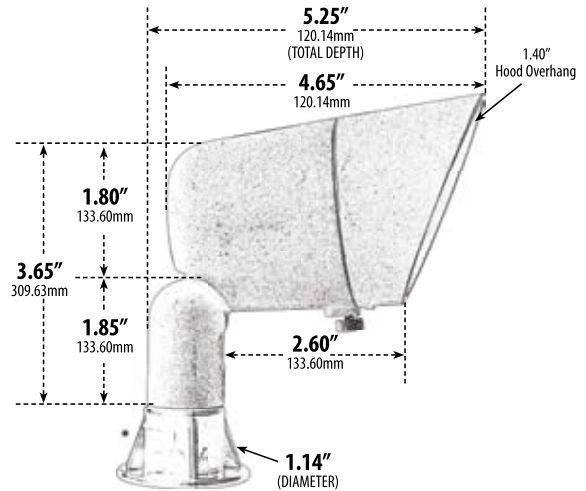

# LV130

## DIRECTIONAL SPOT LIGHT WITH HOOD

- ▶ **Material:** Powder Coated Cast Aluminum
- ▶ **Lens:** Clear, Heat Resistant, Tempered Glass
- ▶ **Lamp:** MR16 Bi-Pin Base (50W Maximum)

MODEL NUMBER	LAMP TYPE	ILLUMINANT TYPE	WATTS (W)	VOLTS (V)	LAMP(S) INCLUDED?
LV130	MR16	HALOGEN	20	12	YES
LV-LED130	MR16-LED	3 LEDs	3	12	YES

Pre-wired with UL Listed Direct Burial Wire/Cable

- ▶ **Adjustable Knuckle with 1/2" NPT**
- ▶ **Ground Spike Included for Installation**
- ▶ **Connector Available:** P-CN01 (sold separately)
- ▶ **Available Color:** Black, Bronze, Verde Green
- ▶ **ETL Approved**

Overall Dimensions: 4.60"H x 2.90"W x 5.25"D

Maximum Height: 6.50"  
 Minimum Height: 4.60"  
 Maximum Depth: 5.25"  
 Minimum Depth: 4.00"

Weight: 0.8 lbs  
 Approximate Wire Length: 18"  
 Box Dimensions: 8.75"H x 4.00"W x 3.63"D