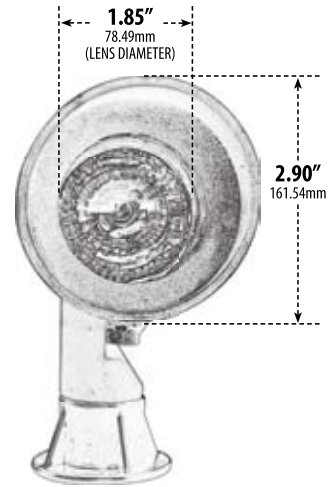

## DIRECTIONAL SPOT LIGHT WITH HOOD

- ▶ **Material:** Powder Coated Cast Aluminum
- ▶ **Lens:** Clear, Heat Resistant, Tempered Glass
- ▶ **Lamp:** MR16 Bi-Pin Base (50W Maximum)

MODEL NUMBER	LAMP TYPE	ILLUMINANT TYPE	WATTS (W)	VOLTS (V)	LAMP(S) INCLUDED?
LV130	MR16	HALOGEN	20	12	YES
LV-LED130	MR16-LED	3 LEDs	3	12	YES

Pre-wired with UL Listed Direct Burial Wire/Cable

- ▶ **Adjustable Knuckle with 1/2" NPT**
- ▶ **Ground Spike Included for Installation**
- ▶ **Connector Available:** P-CN01 (sold separately)
- ▶ **Available Color:** Black, Bronze, Verde Green
- ▶ **ETL Approved**

Overall Dimensions: 4.60"H x 2.90"W x 5.25"D

Maximum Height: 6.50"  
 Minimum Height: 4.60"  
 Maximum Depth: 5.25"  
 Minimum Depth: 4.00"

Weight: 0.8 lbs  
 Approximate Wire Length: 18"  
 Box Dimensions: 8.75"H x 4.00"W x 3.63"D