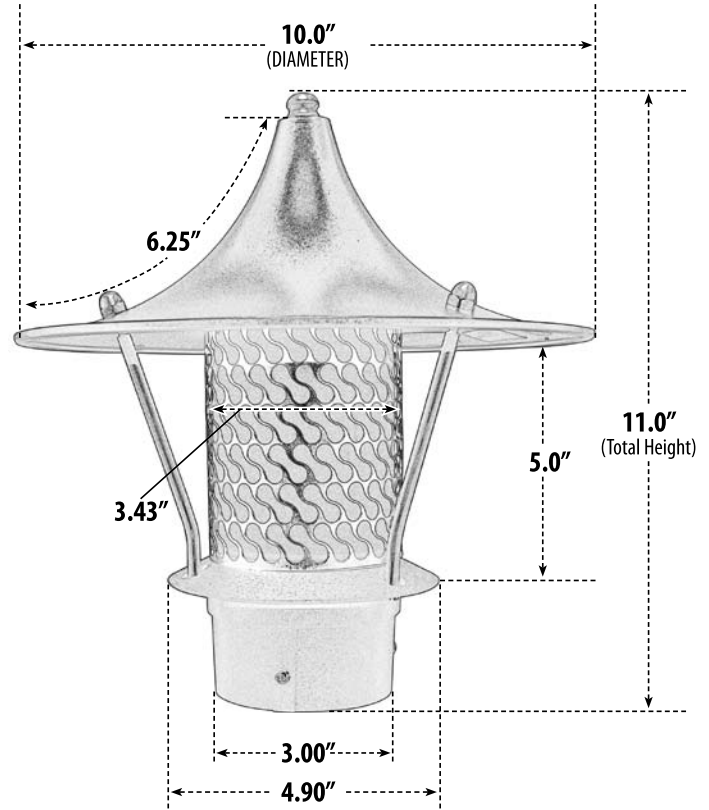

LV106B

FLAIR TOP PAGODA LIGHT

PATH, WALKWAY AND AREA LIGHTING

- ▶ **Material:** Powder Coated Cast Aluminum
- ▶ **Lens:** Frosted, Heat Resistant, Tempered Glass
- ▶ **Lamp:** JC Bi-Pin Base (50W Maximum)

MODEL NUMBER	LAMP TYPE	ILLUMINANT TYPE	WATTS (W)	VOLTS (V)	LAMP(S) INCLUDED?
LV106B	JC	HALOGEN	20	12	YES
LV-LED106B	JC-LED	LED	3.2	12	YES

Pre-wired with UL Listed Direct Burial Wire/Cable

- ▶ **3" Base**
- ▶ **Connector Available:** P-CN01 (sold separately)
- ▶ **Available Finish:** Black, Green, Verde Green
- ▶ **ETL Approved**

Overall Dimensions:
11.00"H x 10.00"W x 10.00"D

Weight: 2.20 lbs
Approximate Wire Length: 6.00"
Pagoda Head Only
(No Post or Ground Spike Included)
Box Dimensions:
11.00"H x 10.38"W x 10.38"D

DABMAR
LIGHTING