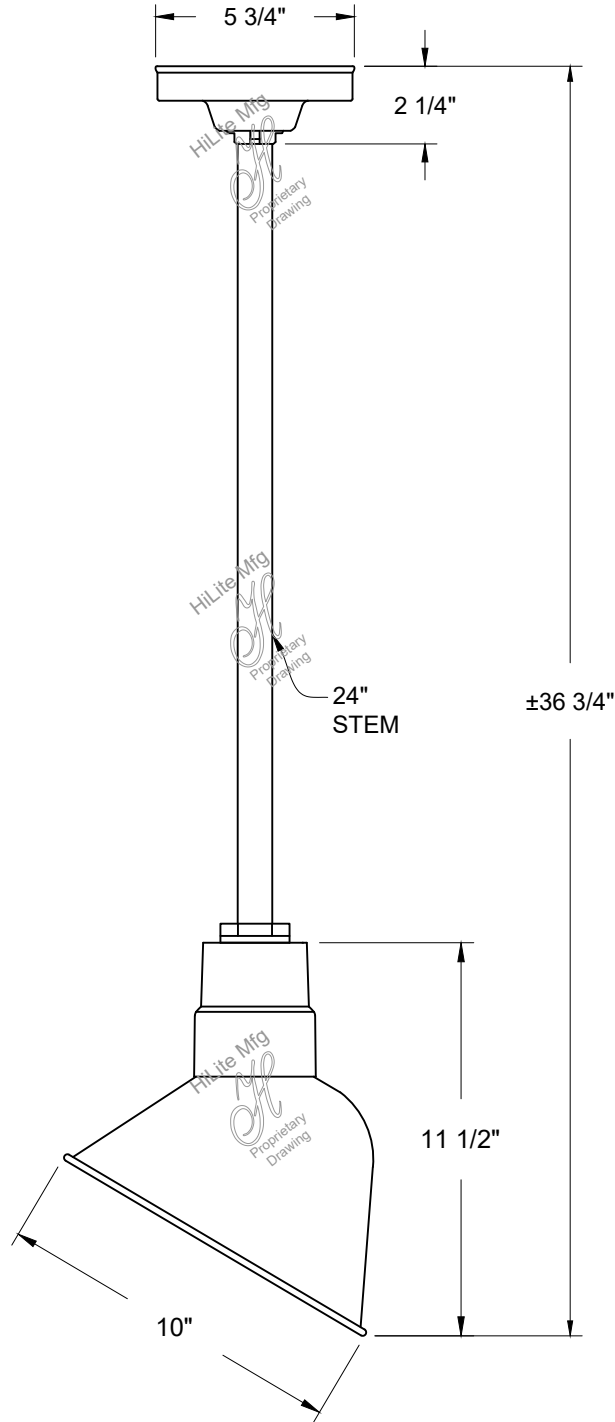

HiLite Mfg
 Proprietary Drawing

HiLite Mfg
 Proprietary Drawing

HiLite Mfg
 Proprietary Drawing

HiLite Mfg
 Proprietary Drawing

DAMP LOCATION

Item Number	Wattage	Voltage
H-QSN18110-SA/QSN24"ST3/QSNHSC	200W	120V

Finish
 91-Black, 93-White, 96-Galvanized,
 145-Oil Rubbed Bronze

Mounting
 Stem Mount

Lamp/Socket
 1-Medium Base INC

***Confidential and Proprietary. The information contained on this page is the sole property of Hi-Lite Mfg. Co., Inc. Any reproduction, redistribution, or use to profit from in part or as a whole without prior written authorization of Hi-Lite Mfg. Co., Inc. is unlawful, against trade laws and will be prosecuted to the fullest extent.