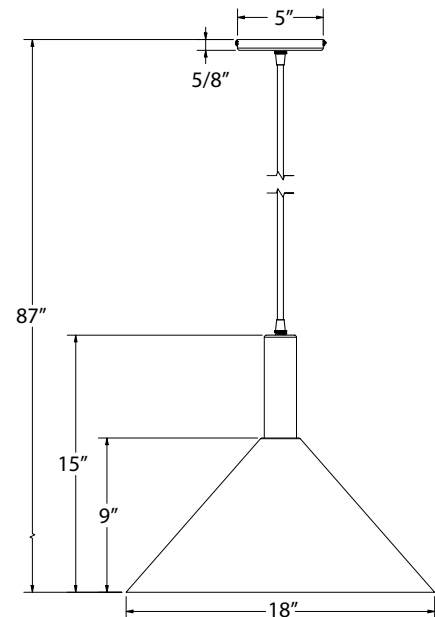

Shipping:

At Montclair Light Works we proudly manufacture, assemble, and ship your lamp within 3 weeks from our factory in Montclair CA.