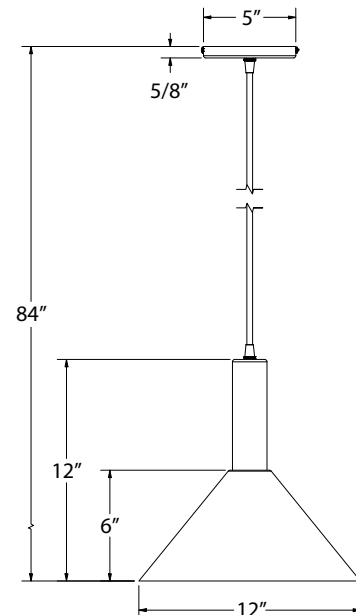

Shipping:

At Montclair Light Works we proudly manufacture, assemble, and ship your lamp within 3 weeks from our factory in Montclair CA.