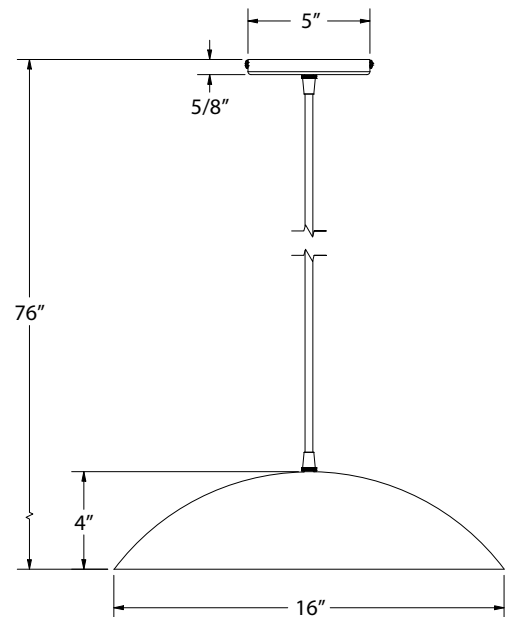

Shipping:

At Montclair Light Works we proudly manufacture, assemble, and ship your lamp within 3 weeks from our factory in Montclair CA.