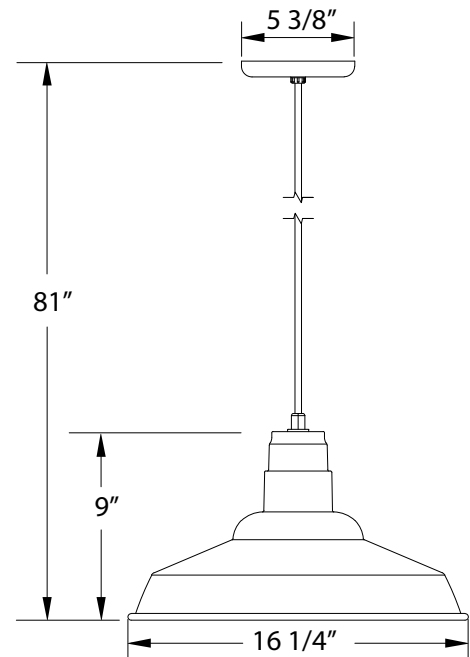

Shipping:

At Montclair Light Works we proudly manufacture, assemble, and ship your lamp within 3 weeks from our factory in Montclair CA.