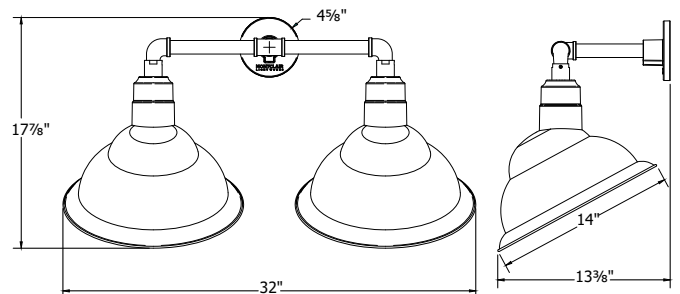

Shipping:

At Montclair Light Works we proudly manufacture, assemble, and ship your lamp within 3 weeks from our factory in Montclair CA.