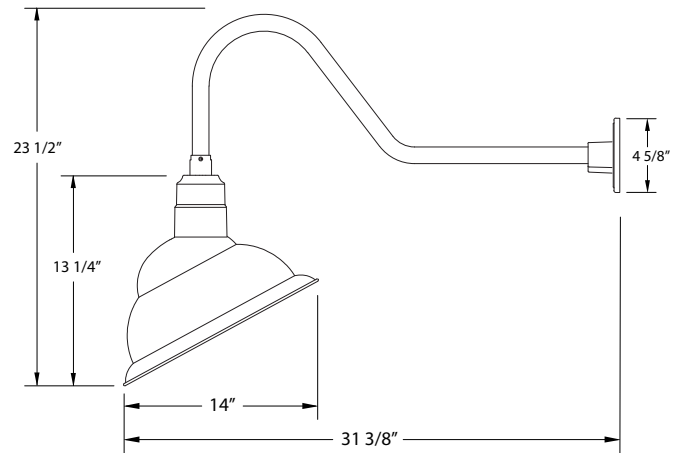

JOB/LOCATION

QUANTITY

DATE

NOTES