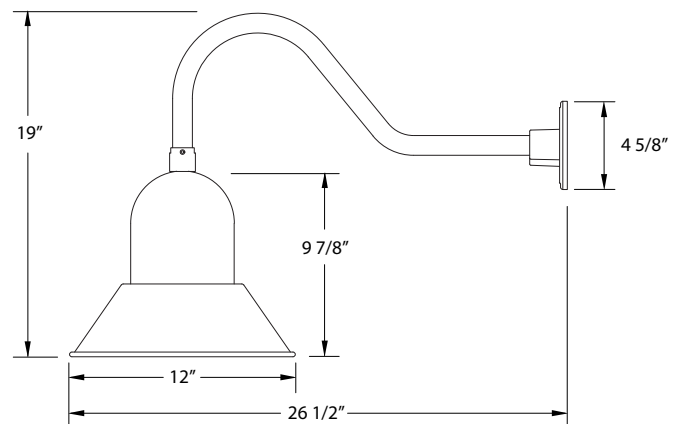

Shipping:

At Montclair Light Works we proudly manufacture, assemble, and ship your lamp within 3 weeks from our factory in Montclair CA.