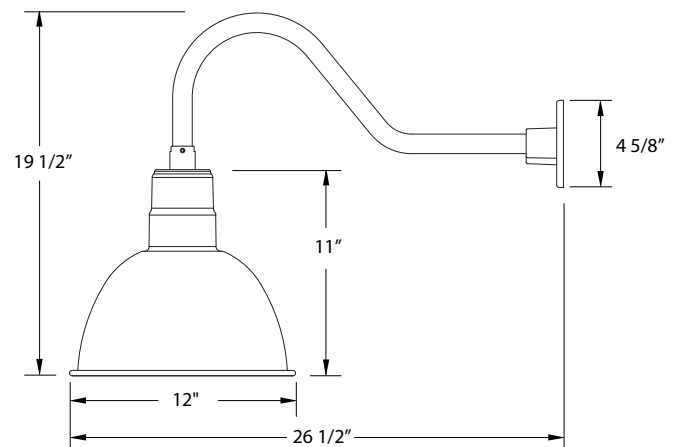

Shipping:

At Montclair Light Works we proudly manufacture, assemble, and ship your lamp within 3 weeks from our factory in Montclair CA.