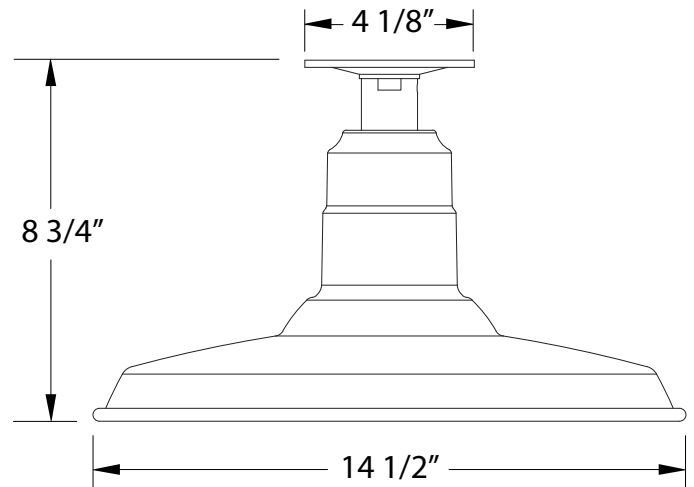

Shipping:

At Montclair Light Works we proudly manufacture, assemble, and ship your lamp within 3 weeks from our factory in Montclair CA.