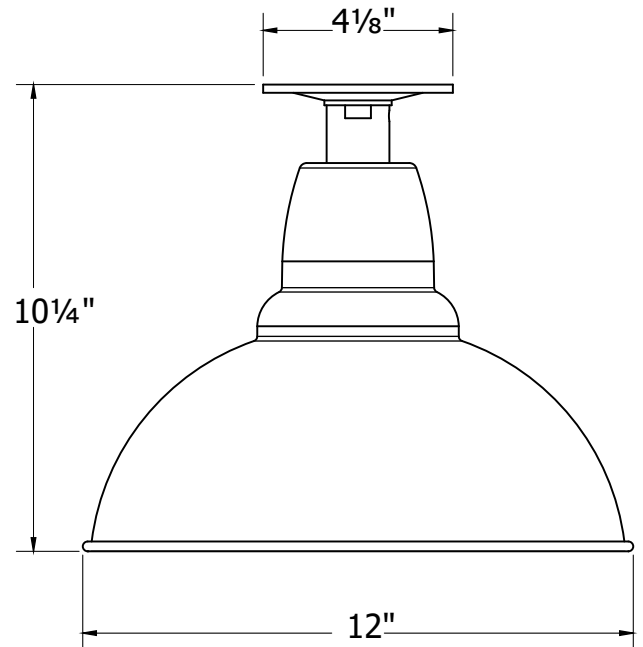

Shipping:

At Montclair Light Works we proudly manufacture, assemble, and ship your lamp within 3 weeks from our factory in Montclair CA.