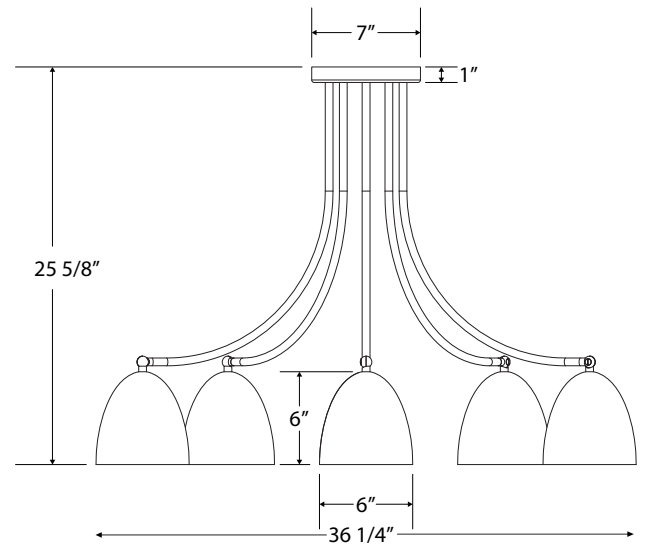

Shipping:

At Montclair Light Works we proudly manufacture, assemble, and ship your lamp within 3 weeks from our factory in Montclair CA.